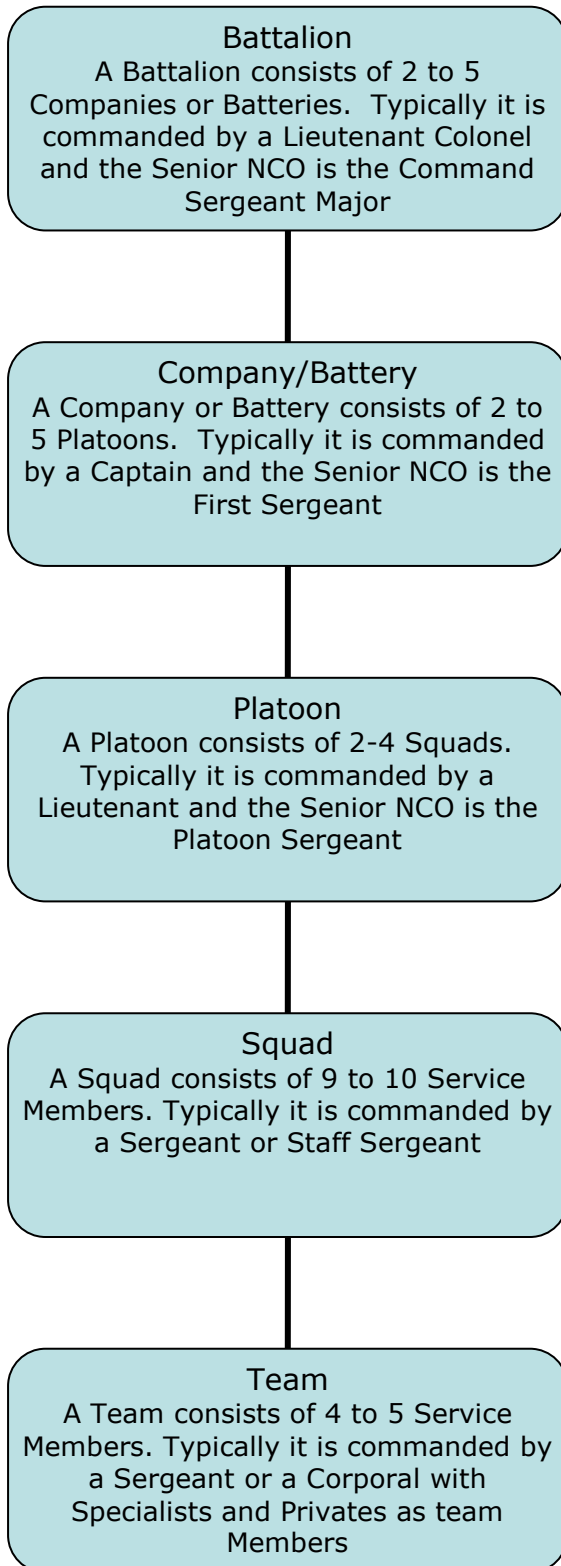

Army Organizational Structure

Army Rank Structure

<u>Enlisted PAY GRADE/RANK</u>
E1/PVT – Private
E2/PV2 – Private
E3/PFC – Private First Class
E4/SPC – Specialist
E4/CPL – Corporal
E5/SGT – Sergeant
E6/SSG – Staff Sergeant
E7/SFC – Sergeant First Class
E8/MSG – Master Sergeant
E8/1SG – First Sergeant
E9/SGM – Sergeant Major
E9/CSM – Command Sergeant Major
<u>WARRANT OFFICER PAY GRADE/RANK</u>
WO1 – Warrant Officer
WO2 – Warrant Officer 2 nd Class
CW3 – Chief Warrant Officer
CW4 – Chief Warrant Officer
CW5 – Master Chief Warrant Officer
<u>OFFICER PAY GRADE/RANK</u>
O1/2LT – Second Lieutenant
O2/1LT – First Lieutenant
O3/CPT – Captain
O4/MAJ – Major
O5/LTC – Lieutenant Colonel
O6/COL – Colonel
O7/BG Brigadier General (1-Star)
O8/MG Major General (2-Stars)
O9/LTG Lieutenant General (3-Stars)
O10/GEN General (4-Stars)
O11/General of the Army (5 Stars)